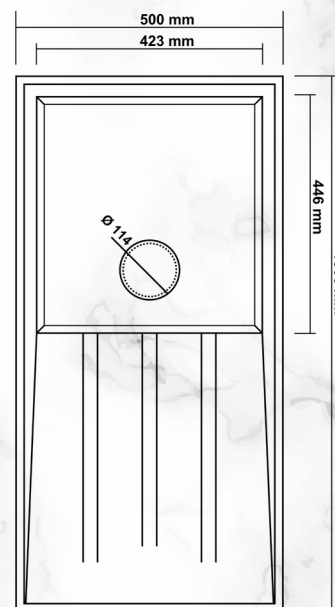

COLOR

BLACK

ANTHRACITE

GREY

WHITE

CREAM

CAPPUCCINO