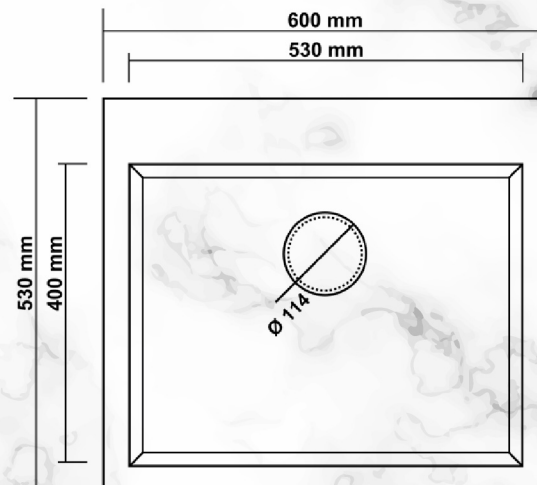

RealStone

01101188450 - 01100002724
INFO@SHEKINGDOM.COM
D_151 SHAKELTHOABAN TORA CAIRO
WWW.SHEKINGDOM.COM

BENCH CUT DIMENSIONS	
FLUSH MOUNT	COUNTER TOP
600x530	580x510

SINK SIZE	DEPTH
600x530	210 mm

K002 DIDYMA 60

COLOR

BENCH CUT DIMENSIONS	
FLUSH MOUNT	COUNTER TOP
770x530	750x510

SINK SIZE
770x530

DEPTH
220 mm

K003 DIDYMA 77

COLOR

BENCH CUT DIMENSIONS	
FLUSH MOUNT	COUNTER TOP
560x530	540x510

SINK SIZE	DEPTH
560x530	210 mm

K004 OLYMPOS 56

COLOR

SINK SIZE
520x470

DEPTH
210 mm

K005 OLYMPOS 52

<i>BENCH CUT DIMENSIONS</i>		
		
<i>FLUSH MOUNT</i>	<i>COUNTER TOP</i>	<i>UNDER COUNTER</i>
520x470	500x450	440x390

COLOR

SINK SIZE
600x475

DEPTH
210 mm

K012 GORDION 60

BENCH CUT DIMENSIONS		
		
FLUSH MOUNT	COUNTER TOP	UNDER COUNTER
600x475	580x455	520x395

COLOR

-  BLACK
-  ANTHRACITE
-  GREY
-  WHITE
-  CREAM
-  CAPPUCCINO

SINK SIZE
770x475

DEPTH
220 mm