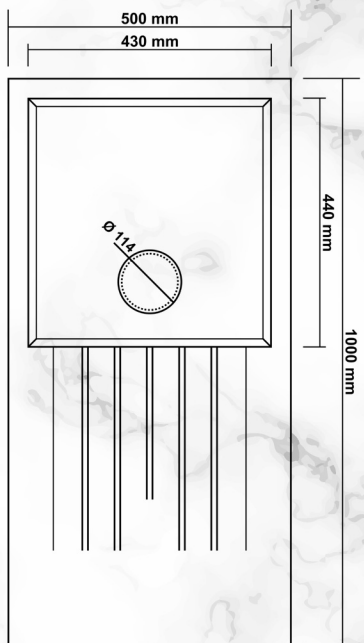

BENCH CUT DIMENSIONS	
	
FLUSH MOUNT	COUNTER TOP
1000x500	980x480

SINK SIZE
1000x500

	
DEPTH 1	DEPTH 2
210 mm	210 mm

P013 SALDA 100

COLOR

-  BLACK
-  ANTHRACITE
-  GREY
-  WHITE
-  CREAM
-  CAPPUCCINO

BENCH CUT DIMENSIONS	
FLUSH MOUNT	COUNTER TOP
860x500	840x480

P014 LAODIKYA 86 XL

SINK SIZE 860x500	240 mm

COLOR

- BLACK
- ANTHRACITE
- GREY
- WHITE
- CREAM
- CAPPUCCINO

BENCH CUT DIMENSIONS	
	
FLUSH MOUNT	COUNTER TOP
1000x500	980x480

P015 LAODIKYA 100 XL

SINK SIZE
1000x500

DEPTH
210 mm

COLOR

-  BLACK
-  ANTHRACITE
-  GREY
-  WHITE
-  CREAM
-  CAPPUCCINO

WWW.SHEKINGDOM.COM

BENCH CUT DIMENSIONS

<i>FLUSH MOUNT</i>	<i>COUNTER TOP</i>	<i>UNDER COUNTER</i>
760x500	740x480	680x420

P016 CAPPADOCIA

<i>SINK SIZE</i>	<i>DEPTH 1</i>	<i>DEPTH 2</i>
760x500	210 mm	200 mm

COLOR

- BLACK**
- ANTHRACITE**
- GREY**
- WHITE**
- CREAM**
- CAPPUCCINO**

BENCH CUT DIMENSIONS

<i>FLUSH MOUNT</i>	<i>COUNTER TOP</i>	<i>UNDER COUNTER</i>
770x500	750x480	690x420