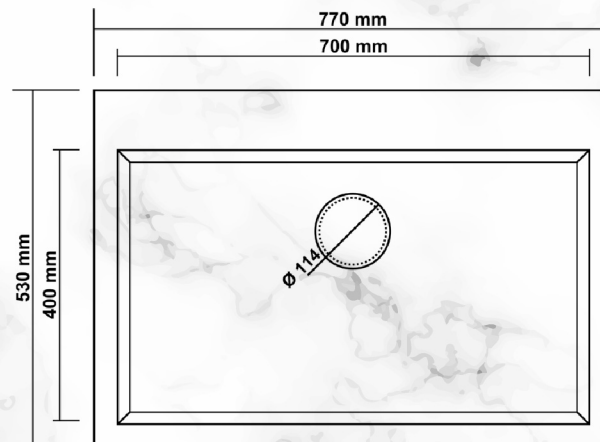

RealStone

01101188450 - 01100002724
INFO@SHEKINGDOM.COM
D_151 SHAKELTHOABAN TORA CAIRO
WWW.SHEKINGDOM.COM

BENCH CUT DIMENSIONS	
FLUSH MOUNT	COUNTER TOP
600x530	580x510

SINK SIZE	DEPTH
600x530	210 mm

K002 DIDYMA 60

COLOR

BENCH CUT DIMENSIONS	
FLUSH MOUNT	COUNTER TOP
770x530	750x510

SINK SIZE
770x530

DEPTH
220 mm

K003 DIDYMA 77

COLOR

BENCH CUT DIMENSIONS	
FLUSH MOUNT	COUNTER TOP
560x530	540x510

SINK SIZE	DEPTH
560x530	210 mm

K004 OLYMPOS 56

COLOR

SINK SIZE
520x470

DEPTH
210 mm

K005 OLYMPOS 52

<i>BENCH CUT DIMENSIONS</i>		
		
<i>FLUSH MOUNT</i>	<i>COUNTER TOP</i>	<i>UNDER COUNTER</i>
520x470	500x450	440x390

COLOR

SINK SIZE
600x475

DEPTH
210 mm

K012 GORDION 60

BENCH CUT DIMENSIONS		
		
FLUSH MOUNT	COUNTER TOP	UNDER COUNTER
600x475	580x455	520x395

COLOR

-  BLACK
-  ANTHRACITE
-  GREY
-  WHITE
-  CREAM
-  CAPPUCCINO

SINK SIZE
770x475

DEPTH
220 mm