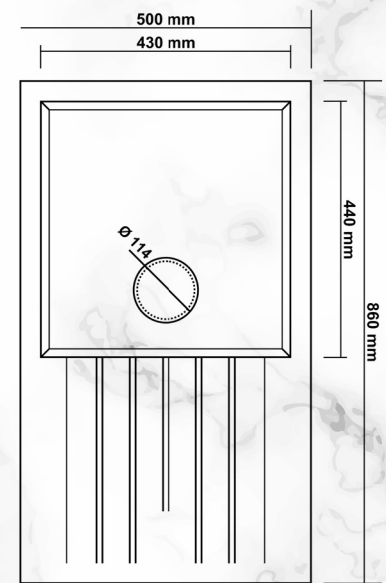

BENCH CUT DIMENSIONS	
	
FLUSH MOUNT	COUNTER TOP
1000x500	980x480

SINK SIZE
1000x500

	
DEPTH 1	DEPTH 2
210 mm	210 mm

P013 SALDA 100

COLOR

-  BLACK
-  ANTHRACITE
-  GREY
-  WHITE
-  CREAM
-  CAPPUCCINO

BENCH CUT DIMENSIONS	
FLUSH MOUNT	COUNTER TOP
860x500	840x480

P014 LAODIKYA 86 XL

SINK SIZE 860x500	240 mm

COLOR

- BLACK
- ANTHRACITE
- GREY
- WHITE
- CREAM
- CAPPUCCINO

BENCH CUT DIMENSIONS	
	
FLUSH MOUNT	COUNTER TOP
1000x500	980x480

P015 LAODIKYA 100 XL

SINK SIZE
1000x500

DEPTH
210 mm

COLOR

-  BLACK
-  ANTHRACITE
-  GREY
-  WHITE
-  CREAM
-  CAPPUCCINO

WWW.SHEKINGDOM.COM

BENCH CUT DIMENSIONS

<i>FLUSH MOUNT</i>	<i>COUNTER TOP</i>	<i>UNDER COUNTER</i>
760x500	740x480	680x420

P016 CAPPADOCIA