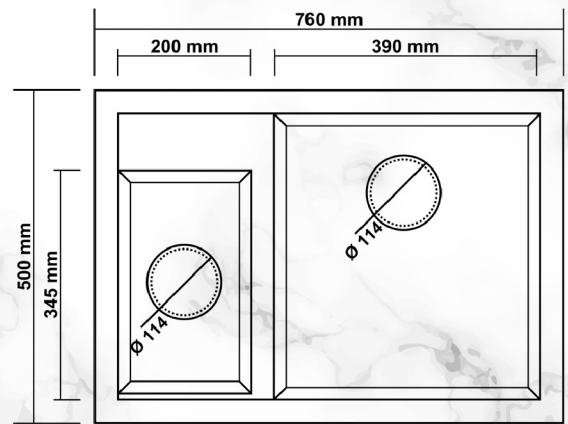

P014 LAODIKYA 86 XL

SINK SIZE 860x500	240 mm

COLOR

- BLACK
- ANTHRACITE
- GREY
- WHITE
- CREAM
- CAPPUCCINO

BENCH CUT DIMENSIONS	
	
FLUSH MOUNT	COUNTER TOP
1000x500	980x480

P015 LAODIKYA 100 XL

SINK SIZE
1000x500

DEPTH
210 mm

COLOR

-  BLACK
-  ANTHRACITE
-  GREY
-  WHITE
-  CREAM
-  CAPPUCCINO

WWW.SHEKINGDOM.COM

BENCH CUT DIMENSIONS

<i>FLUSH MOUNT</i>	<i>COUNTER TOP</i>	<i>UNDER COUNTER</i>
760x500	740x480	680x420

P016 CAPPADOCIA

<i>SINK SIZE</i>	<i>DEPTH 1</i>	<i>DEPTH 2</i>
760x500	210 mm	200 mm

COLOR

- BLACK**
- ANTHRACITE**
- GREY**
- WHITE**
- CREAM**
- CAPPUCCINO**

BENCH CUT DIMENSIONS

<i>FLUSH MOUNT</i>	<i>COUNTER TOP</i>	<i>UNDER COUNTER</i>
770x500	750x480	690x420

P017 PATARA

<i>SINK SIZE</i>
770x500

<i>DEPTH</i>
210 mm

COLOR

- BLACK**
- ANTHRACITE**
- GREY**
- WHITE**
- CREAM**
- CAPPUCCINO**

BENCH CUT DIMENSIONS

		
FLUSH MOUNT	COUNTER TOP	UNDER COUNTER
700x460	680x440	620x380