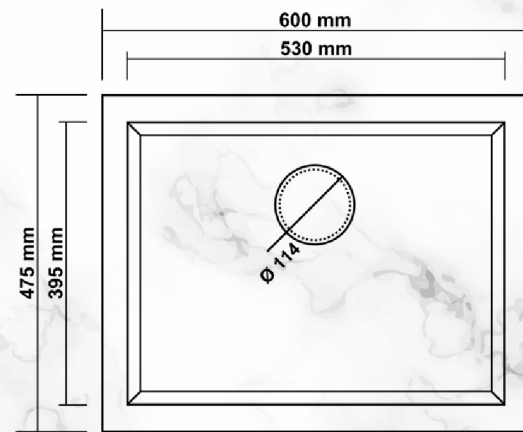

COLOR

BENCH CUT DIMENSIONS	
FLUSH MOUNT	COUNTER TOP
770x530	750x510

SINK SIZE
770x530

DEPTH
220 mm

K003 DIDYMA 77

COLOR

BENCH CUT DIMENSIONS	
FLUSH MOUNT	COUNTER TOP
560x530	540x510

SINK SIZE	DEPTH
560x530	210 mm

K004 OLYMPOS 56

COLOR

SINK SIZE
520x470

DEPTH
210 mm

K005 OLYMPOS 52

<i>BENCH CUT DIMENSIONS</i>		
		
<i>FLUSH MOUNT</i>	<i>COUNTER TOP</i>	<i>UNDER COUNTER</i>
520x470	500x450	440x390

COLOR

SINK SIZE
600x475

DEPTH
210 mm

K012 GORDION 60

BENCH CUT DIMENSIONS		
		
FLUSH MOUNT	COUNTER TOP	UNDER COUNTER
600x475	580x455	520x395

COLOR

-  BLACK
-  ANTHRACITE
-  GREY
-  WHITE
-  CREAM
-  CAPPUCCINO

SINK SIZE
770x475

DEPTH
220 mm

P004 TROYA 86

COLOR

<i>BENCH CUT DIMENSIONS</i>	
<i>FLUSH MOUNT</i>	<i>COUNTER TOP</i>
1000x500	980x480

P005 TROYA 100

<i>SINK SIZE</i>
1000x500

<i>DEPTH 1</i>	<i>DEPTH 2</i>
210 mm	15,5 mm

COLOR

- BLACK**
- ANTHRACITE**
- GREY**
- WHITE**
- CREAM**
- CAPPUCCINO**