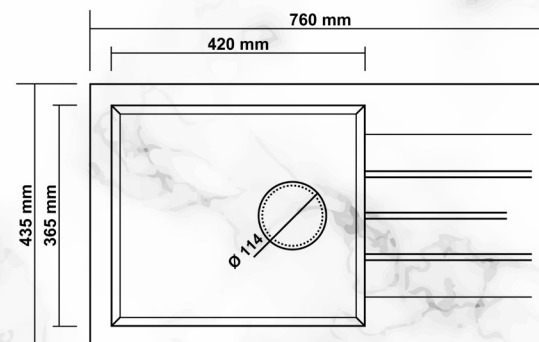

DEPTH
210 mm

K012 GORDION 60

BENCH CUT DIMENSIONS		
		
FLUSH MOUNT	COUNTER TOP	UNDER COUNTER
600x475	580x455	520x395

COLOR

-  BLACK
-  ANTHRACITE
-  GREY
-  WHITE
-  CREAM
-  CAPPUCCINO

SINK SIZE
770x475

DEPTH
220 mm

P004 TROYA 86

COLOR

<i>BENCH CUT DIMENSIONS</i>	
<i>FLUSH MOUNT</i>	<i>COUNTER TOP</i>
1000x500	980x480

P005 TROYA 100

<i>SINK SIZE</i>
1000x500

<i>DEPTH 1</i>	<i>DEPTH 2</i>
210 mm	15,5 mm

COLOR

- BLACK**
- ANTHRACITE**
- GREY**
- WHITE**
- CREAM**
- CAPPUCCINO**

BENCH CUT DIMENSIONS

FLUSH MOUNT

760x435

COUNTER TOP

740x415

P010 ASSOS 76 XL

SINK SIZE

760x435

CAPPUCCINO

BENCH CUT DIMENSIONS

FLUSH MOUNT	COUNTER TOP
860x435	840x415

P011 ASSOS 86 XL

SINK SIZE	DEPTH
860x435	210 mm

COLOR

- BLACK**
- ANTHRACITE**
- GREY**
- WHITE**
- CREAM**
- CAPPUCCINO**

BENCH CUT DIMENSIONS