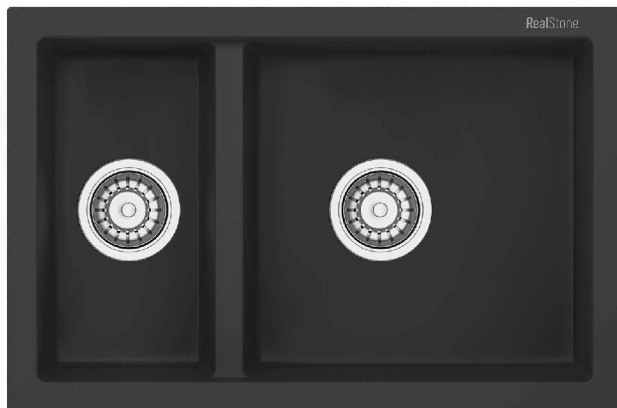

BENCH CUT DIMENSIONS

FLUSH MOUNT	COUNTER TOP	UNDER COUNTER
700x460	680x440	620x380

P018 PERGAMON

SINK SIZE
700x460

DEPTH 1	DEPTH 2
210 mm	210 mm

COLOR