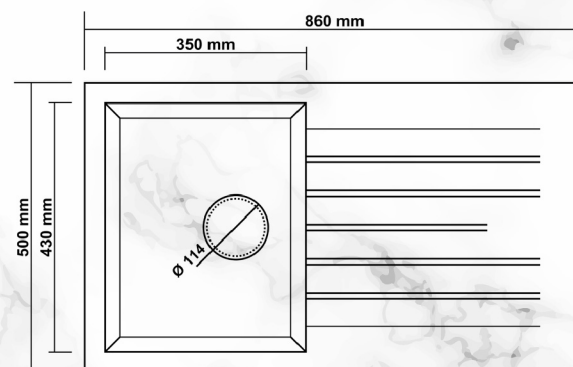

K004 OLYMPOS 56

COLOR

SINK SIZE
520x470

DEPTH
210 mm

K005 OLYMPOS 52

<i>BENCH CUT DIMENSIONS</i>		
		
<i>FLUSH MOUNT</i>	<i>COUNTER TOP</i>	<i>UNDER COUNTER</i>
520x470	500x450	440x390

COLOR

SINK SIZE
600x475

DEPTH
210 mm

K012 GORDION 60

BENCH CUT DIMENSIONS		
		
FLUSH MOUNT	COUNTER TOP	UNDER COUNTER
600x475	580x455	520x395

COLOR

-  BLACK
-  ANTHRACITE
-  GREY
-  WHITE
-  CREAM
-  CAPPUCCINO

SINK SIZE
770x475

DEPTH
220 mm

K013 **GORDION 77**

BENCH CUT DIMENSIONS		
		
FLUSH MOUNT	COUNTER TOP	UNDER COUNTER
770x475	750x455	690x395

COLOR

BENCH CUT DIMENSIONS	
	
FLUSH MOUNT	COUNTER TOP
860x500	840x480

	
SINK SIZE	DEPTH
860x500	210 mm

P004 TROYA 86

COLOR

<i>BENCH CUT DIMENSIONS</i>	
<i>FLUSH MOUNT</i>	<i>COUNTER TOP</i>
1000x500	980x480

P005 TROYA 100

<i>SINK SIZE</i>
1000x500

<i>DEPTH 1</i>	<i>DEPTH 2</i>
210 mm	15,5 mm

COLOR

- BLACK**
- ANTHRACITE**
- GREY**
- WHITE**
- CREAM**
- CAPPUCCINO**