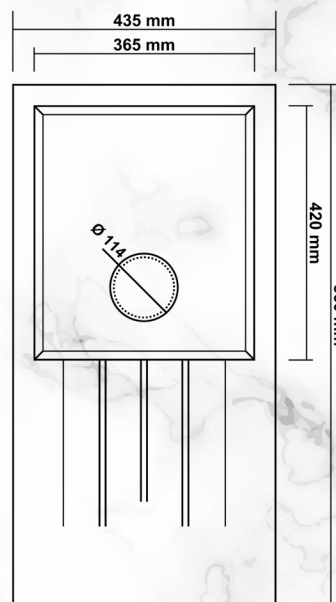

P004 TROYA 86

COLOR

<i>BENCH CUT DIMENSIONS</i>	
<i>FLUSH MOUNT</i>	<i>COUNTER TOP</i>
1000x500	980x480

P005 TROYA 100

<i>SINK SIZE</i>
1000x500

<i>DEPTH 1</i>	<i>DEPTH 2</i>
210 mm	15,5 mm

COLOR

- BLACK**
- ANTHRACITE**
- GREY**
- WHITE**
- CREAM**
- CAPPUCCINO**

BENCH CUT DIMENSIONS

FLUSH MOUNT

760x435

COUNTER TOP

740x415

P010 ASSOS 76 XL

SINK SIZE

760x435

CAPPUCCINO

BENCH CUT DIMENSIONS

FLUSH MOUNT	COUNTER TOP
860x435	840x415

P011 ASSOS 86 XL

SINK SIZE	DEPTH
860x435	210 mm

COLOR

- BLACK**
- ANTHRACITE**
- GREY**
- WHITE**
- CREAM**
- CAPPUCCINO**

BENCH CUT DIMENSIONS

FLUSH MOUNT

1000x500

COUNTER TOP

980x480

SINK SIZE

1000x500

DEPTH

210 mm