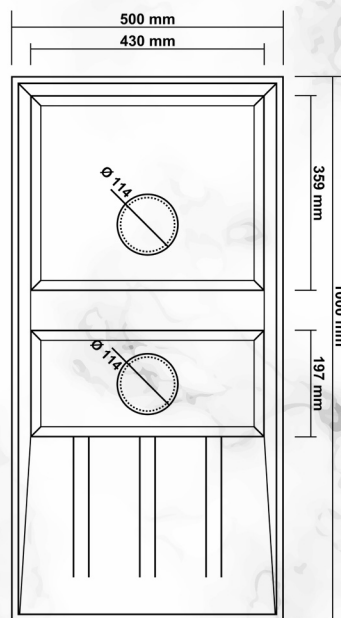

CAPPUCCINO

BENCH CUT DIMENSIONS

FLUSH MOUNT	COUNTER TOP
860x435	840x415

P011 ASSOS 86 XL

SINK SIZE	DEPTH
860x435	210 mm

COLOR

- BLACK**
- ANTHRACITE**
- GREY**
- WHITE**
- CREAM**
- CAPPUCCINO**

BENCH CUT DIMENSIONS

FLUSH MOUNT

1000x500

COUNTER TOP

980x480

SINK SIZE

1000x500

DEPTH

210 mm

BENCH CUT DIMENSIONS	
	
FLUSH MOUNT	COUNTER TOP
1000x500	980x480

SINK SIZE
1000x500

	
DEPTH 1	DEPTH 2
210 mm	210 mm

P013 SALDA 100

COLOR

-  BLACK
-  ANTHRACITE
-  GREY
-  WHITE
-  CREAM
-  CAPPUCCINO

BENCH CUT DIMENSIONS	
FLUSH MOUNT	COUNTER TOP
860x500	840x480

DEPTH
210 mm

COLOR

-  BLACK
-  ANTHRACITE
-  GREY
-  WHITE
-  CREAM
-  CAPPUCCINO

WWW.SHEKINGDOM.COM

BENCH CUT DIMENSIONS

<i>FLUSH MOUNT</i>	<i>COUNTER TOP</i>	<i>UNDER COUNTER</i>
760x500	740x480	680x420

P016 CAPPADOCIA