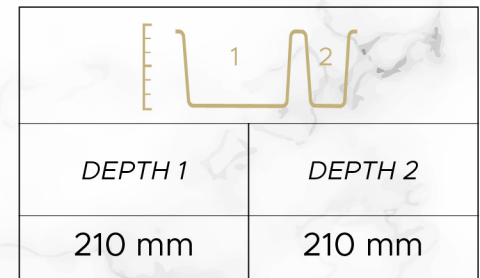

COLOR

BLACK

ANTHRACITE

GREY

WHITE

CREAM

CAPPUCCINO