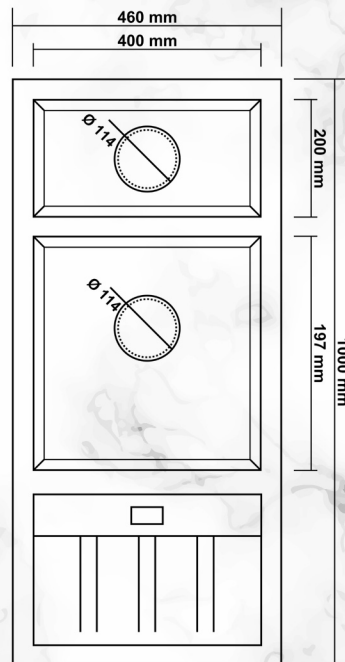

COLOR

BLACK

ANTHRACITE

GREY

WHITE

CREAM

CAPPUCCINO