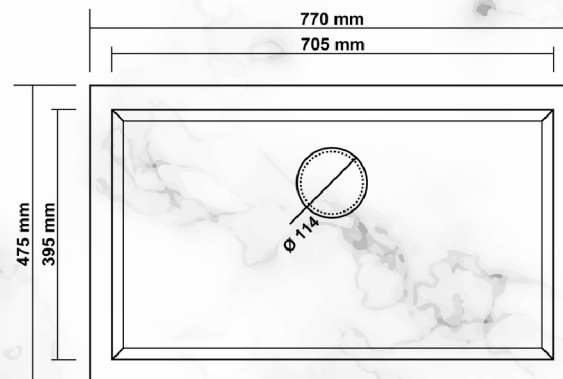

K004 OLYMPOS 56

COLOR

SINK SIZE
520x470

DEPTH
210 mm

K005 OLYMPOS 52

<i>BENCH CUT DIMENSIONS</i>		
		
<i>FLUSH MOUNT</i>	<i>COUNTER TOP</i>	<i>UNDER COUNTER</i>
520x470	500x450	440x390

COLOR

SINK SIZE
600x475

DEPTH
210 mm

K012 GORDION 60

BENCH CUT DIMENSIONS		
		
FLUSH MOUNT	COUNTER TOP	UNDER COUNTER
600x475	580x455	520x395

COLOR

-  BLACK
-  ANTHRACITE
-  GREY
-  WHITE
-  CREAM
-  CAPPUCCINO

SINK SIZE
770x475

DEPTH
220 mm

K013 **GORDION 77**

BENCH CUT DIMENSIONS		
		
FLUSH MOUNT	COUNTER TOP	UNDER COUNTER
770x475	750x455	690x395

COLOR

BENCH CUT DIMENSIONS	
	
FLUSH MOUNT	COUNTER TOP
860x500	840x480

	
SINK SIZE	DEPTH
860x500	210 mm

P004 TROYA 86

COLOR

<i>BENCH CUT DIMENSIONS</i>	
<i>FLUSH MOUNT</i>	<i>COUNTER TOP</i>
1000x500	980x480

P005 TROYA 100

<i>SINK SIZE</i>
1000x500

<i>DEPTH 1</i>	<i>DEPTH 2</i>
210 mm	15,5 mm

COLOR

- BLACK**
- ANTHRACITE**
- GREY**
- WHITE**
- CREAM**
- CAPPUCCINO**