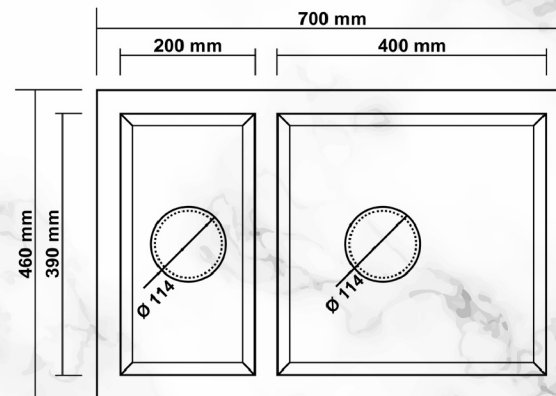

DEPTH
210 mm

COLOR

-  BLACK
-  ANTHRACITE
-  GREY
-  WHITE
-  CREAM
-  CAPPUCCINO

WWW.SHEKINGDOM.COM

BENCH CUT DIMENSIONS

<i>FLUSH MOUNT</i>	<i>COUNTER TOP</i>	<i>UNDER COUNTER</i>
760x500	740x480	680x420

P016 CAPPADOCIA

<i>SINK SIZE</i>	<i>DEPTH 1</i>	<i>DEPTH 2</i>
760x500	210 mm	200 mm

COLOR

- BLACK**
- ANTHRACITE**
- GREY**
- WHITE**
- CREAM**
- CAPPUCCINO**

BENCH CUT DIMENSIONS

<i>FLUSH MOUNT</i>	<i>COUNTER TOP</i>	<i>UNDER COUNTER</i>
770x500	750x480	690x420

P017 PATARA

<i>SINK SIZE</i>
770x500

<i>DEPTH</i>
210 mm

COLOR

- BLACK**
- ANTHRACITE**
- GREY**
- WHITE**
- CREAM**
- CAPPUCCINO**

BENCH CUT DIMENSIONS

		
FLUSH MOUNT	COUNTER TOP	UNDER COUNTER
700x460	680x440	620x380

P018 PERGAMON

SINK SIZE
700x460

	
DEPTH 1	DEPTH 2
210 mm	210 mm

COLOR

BENCH CUT DIMENSIONS		
		
FLUSH MOUNT	COUNTER TOP	UNDER COUNTER
970x520	950x500	890x440

P019 NEMRUT 97

		
SINK SIZE	DEPTH 1	DEPTH 2
970x520	210 mm	210 mm