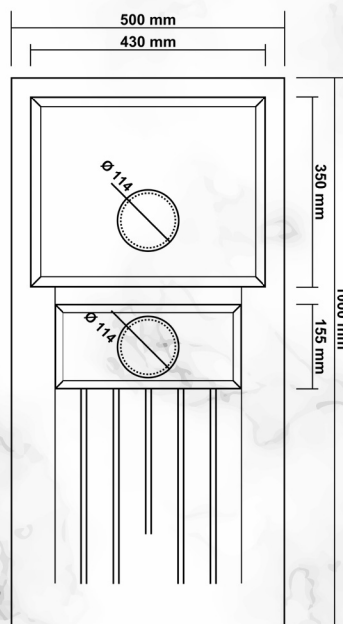

DEPTH
210 mm

K012 GORDION 60

BENCH CUT DIMENSIONS		
		
FLUSH MOUNT	COUNTER TOP	UNDER COUNTER
600x475	580x455	520x395

COLOR

-  BLACK
-  ANTHRACITE
-  GREY
-  WHITE
-  CREAM
-  CAPPUCCINO

SINK SIZE
770x475

DEPTH
220 mm

K013 **GORDION 77**

BENCH CUT DIMENSIONS		
		
FLUSH MOUNT	COUNTER TOP	UNDER COUNTER
770x475	750x455	690x395

COLOR

BENCH CUT DIMENSIONS	
	
FLUSH MOUNT	COUNTER TOP
860x500	840x480

	
SINK SIZE	DEPTH
860x500	210 mm

P004 TROYA 86

COLOR

<i>BENCH CUT DIMENSIONS</i>	
<i>FLUSH MOUNT</i>	<i>COUNTER TOP</i>
1000x500	980x480

P005 TROYA 100

<i>SINK SIZE</i>
1000x500

<i>DEPTH 1</i>	<i>DEPTH 2</i>
210 mm	15,5 mm

COLOR

- BLACK**
- ANTHRACITE**
- GREY**
- WHITE**
- CREAM**
- CAPPUCCINO**

BENCH CUT DIMENSIONS

FLUSH MOUNT

760x435

COUNTER TOP

740x415

P010 ASSOS 76 XL

SINK SIZE

760x435