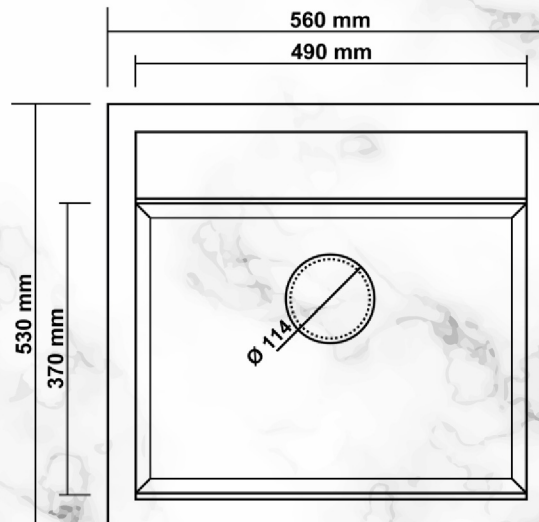

RealStone

01101188450 - 01100002724
INFO@SHEKINGDOM.COM
D_151 SHAKELTHOABAN TORA CAIRO
WWW.SHEKINGDOM.COM

BENCH CUT DIMENSIONS	
FLUSH MOUNT	COUNTER TOP
600x530	580x510

SINK SIZE	DEPTH
600x530	210 mm

K002 DIDYMA 60

COLOR

BENCH CUT DIMENSIONS	
FLUSH MOUNT	COUNTER TOP
770x530	750x510

SINK SIZE
770x530

DEPTH
220 mm

K003 DIDYMA 77

COLOR

BENCH CUT DIMENSIONS	
FLUSH MOUNT	COUNTER TOP
560x530	540x510

SINK SIZE	DEPTH
560x530	210 mm

K004 OLYMPOS 56

COLOR

SINK SIZE
520x470

DEPTH
210 mm

K005 OLYMPOS 52

<i>BENCH CUT DIMENSIONS</i>		
		
<i>FLUSH MOUNT</i>	<i>COUNTER TOP</i>	<i>UNDER COUNTER</i>
520x470	500x450	440x390

COLOR

SINK SIZE
600x475

DEPTH
210 mm

K012 GORDION 60

BENCH CUT DIMENSIONS		
		
FLUSH MOUNT	COUNTER TOP	UNDER COUNTER
600x475	580x455	520x395

COLOR

-  BLACK
-  ANTHRACITE
-  GREY
-  WHITE
-  CREAM
-  CAPPUCCINO

SINK SIZE
770x475

DEPTH
220 mm