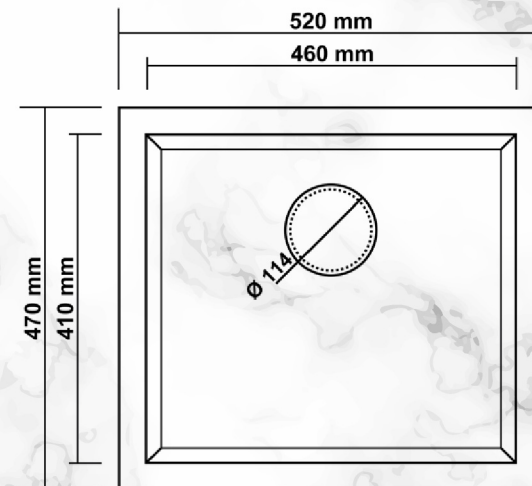

COLOR

BENCH CUT DIMENSIONS	
FLUSH MOUNT	COUNTER TOP
770x530	750x510

SINK SIZE
770x530

DEPTH
220 mm

K003 DIDYMA 77

COLOR

BENCH CUT DIMENSIONS	
FLUSH MOUNT	COUNTER TOP
560x530	540x510

SINK SIZE	DEPTH
560x530	210 mm

K004 OLYMPOS 56

COLOR

SINK SIZE
520x470

DEPTH
210 mm

K005 OLYMPOS 52

<i>BENCH CUT DIMENSIONS</i>		
		
<i>FLUSH MOUNT</i>	<i>COUNTER TOP</i>	<i>UNDER COUNTER</i>
520x470	500x450	440x390

COLOR

SINK SIZE
600x475

DEPTH
210 mm

K012 GORDION 60

BENCH CUT DIMENSIONS		
		
FLUSH MOUNT	COUNTER TOP	UNDER COUNTER
600x475	580x455	520x395

COLOR

-  BLACK
-  ANTHRACITE
-  GREY
-  WHITE
-  CREAM
-  CAPPUCCINO

SINK SIZE
770x475

DEPTH
220 mm

P004 TROYA 86

COLOR

<i>BENCH CUT DIMENSIONS</i>	
<i>FLUSH MOUNT</i>	<i>COUNTER TOP</i>
1000x500	980x480

P005 TROYA 100

<i>SINK SIZE</i>
1000x500

<i>DEPTH 1</i>	<i>DEPTH 2</i>
210 mm	15,5 mm

COLOR

- BLACK**
- ANTHRACITE**
- GREY**
- WHITE**
- CREAM**
- CAPPUCCINO**